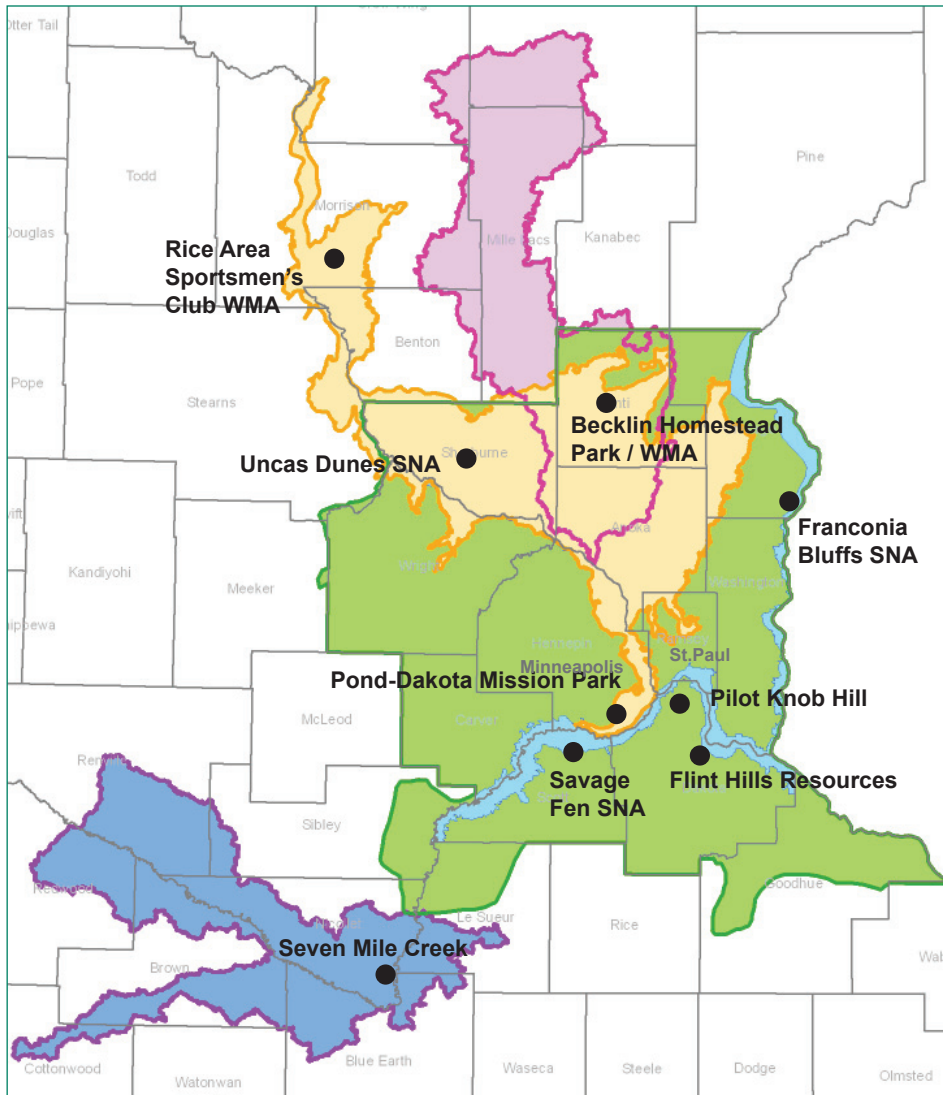

Conservation Focal Areas & Representative Projects

- Anoka Sand Plain
- Metro Big Rivers
- Metro Conservation
- Middle Minnesota River
- Rum River Watershed

Oak Savanna sapling planting at Becklin Homestead Park / WMA

Cedar removal part of Oak Savanna Restoration at Rice Area Sportsmen's Club.

Prairie seeding at Pond Dakota Mission Park

Acorn planting part of Woodland Restoration at Franconia Bluffs SNA

Buckthorn removal at Savage Fen SNA

Gully erosion along Seven Mile Creek Watershed, Nicollet County.

Prairie plug planting at Pilot Knob Hill.

Prescribed burn at Flint Hills Resources