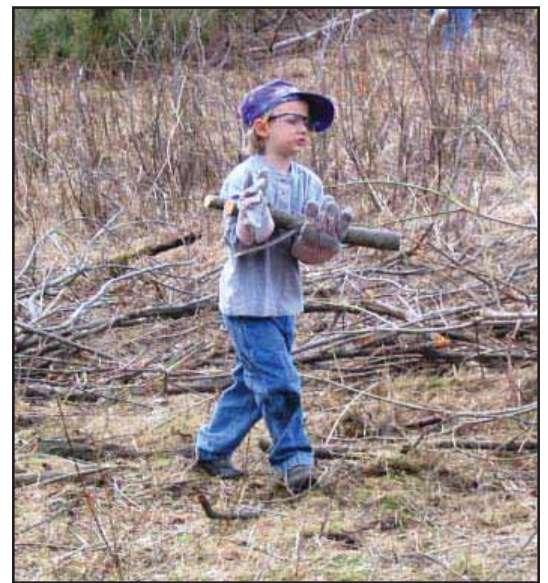

Great River Greening

35 W. Water St.. #201

Saint Paul MN 55107

Tel 651 665.9500

www.greatrivergreening.org

*restoring the land,
renewing communities*